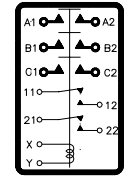

JAG-6 SERIES.
OTHER ELECTRICAL CONTACT & TERMINAL CONFIGURATIONS AVAILABLE.

CONSTRUCTION:	GASKET SEALED (VENTED)
MAIN CONTACTS CONFIGURATION	3PST-N.O.
VOLTAGE NOMINAL	115/200 V.A.C. 60 OR 400 HZ.
CURRENT RES.	150 AMP.
RUPTURE	1500 AMP.
AUXILIARY CONTACTS CONFIGURATION	2 SPST-N.O.
VOLTAGE	28 V.D.C. OR 115 V.A.C.
CURRENT RES.	5 AMP.
COIL DATA	CONTINUOUS
DUTY CYCLE	28 V.D.C.
NOMINAL COIL VOLTAGE	18 V.D.C.
PICKUP MAX.	1.5 V. TO 7.0 V.
DROPOUT VOLTAGE	
ENVIRONMENTAL DATA	
AMBIENT TEMP.	-55°C. TO +71°C.
VIBRATION SINE	.036 D.A. FROM 10 TO 52 HZ. 5 G. FROM 52 TO 500 HZ.
ACCELERATION	10 G.
SHOCK	25 G. MAX. FOR 6 TO 9 MILLISECONDS
LIFE ELECTRICAL	50,000 CYCLES MIN.
LIFE MECHANICAL	100,000 CYCLES MIN.
WEIGHT	2.8 LBS.MAX.

1. NOTES:
1. TOLERANCE ON INCHES IS .00 ± .060 & .000 ± .030
  2. DESIGNED TO THE BASIC REQUIREMENTS OF MIL-R-6106 TYPE II
  3. TERMINAL SHIELD NOT SHOWN IN TOP VIEW FOR CLARITY.
  4. FINISH HARDWARE SUPPLIED AS SHOWN.

SCHEMATIC PLATE

CONTACTOR	
PART NUMBER	CONTACTS
JAG-600B	3PST-N O
CONTACT RATING	
AMP 150	VOLTS 115 VAC
FREQUENCY 60/400 HZ	
COIL 28 VDC CONT	
SERIAL NO	

CHANGE RECORD		UNLESS OTHERWISE SPECIFIED:		Unless this drawing is being viewed from the file server of Ametek/Prestolite Power and Switch, it is an UNCONTROLLED DOCUMENT. DESTROY ALL COPIES AFTER INITIAL USE!	
E.C. No.	DATE	DIMENSIONS ARE IN INCHES [MILLIMETERS]. TOLERANCES BELOW APPLY EXCEPT FOR VENDOR DESIGNED PARTS AND ITEMS PRODUCED TO RECOGNIZED STANDARDS.		FINISH CODE PER NONE	
		PLOT DATE		ACTIVITY	REPLACES
		FILE NAME			
		8-6-10 JAG-6 SERIES			
FRACT. INCH ± ---		ANGLES ± 3'		TITLE	
				CONTACTOR ASSEMBLY	
DECIMAL-INCH		METRIC		DESIGNATED DATA	
.00 ± .06		0.0 ± 1.5mm		DESIGNED	DRAWN
.000 ± .030		0.00 ± 0.75mm		DATE	SCALE
				08-03-2010	FULL
				CHECKED	APPROVED
				RECORDS	SHEET
					2 OF 2