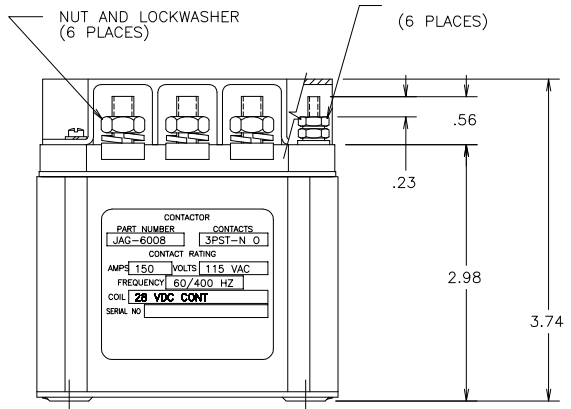

JAG-6 SERIES.
OTHER ELECTRICAL CONTACT & TERMINAL CONFIGURATIONS AVAILABLE.

CONSTRUCTION:	GASKET SEALED (VENTED)
MAIN CONTACTS CONFIGURATION	3PST-N.O.
VOLTAGE NOMINAL	115/200 V.A.C. 60 OR 400 HZ.
CURRENT RES.	150 AMP.
RUPTURE	1500 AMP.
AUXILIARY CONTACTS CONFIGURATION	2 SPST-N.O.
VOLTAGE	28 V.D.C. OR 115 V.A.C.
CURRENT RES.	5 AMP.
COIL DATA	CONTINUOUS
DUTY CYCLE	28 V.D.C.
NOMINAL COIL VOLTAGE	18 V.D.C.
PICKUP MAX.	1.5 V. TO 7.0 V.
DROPOUT VOLTAGE	
ENVIRONMENTAL DATA	
AMBIENT TEMP.	-55°C. TO +71°C.
VIBRATION SINE	.036 D.A. FROM 10 TO 52 HZ. 5 G. FROM 52 TO 500 HZ.
ACCELERATION	10 G.
SHOCK	25 G. MAX. FOR 6 TO 9 MILLISECONDS
LIFE ELECTRICAL	50,000 CYCLES MIN.
LIFE MECHANICAL	100,000 CYCLES MIN.
WEIGHT	2.8 LBS.MAX.

1. NOTES:
1. TOLERANCE ON INCHES IS .00 ± .060 & .000 ± .030
  2. DESIGNED TO THE BASIC REQUIREMENTS OF MIL-R-6106 TYPE II
  3. TERMINAL SHIELD NOT SHOWN IN TOP VIEW FOR CLARITY.
  4. FINISH HARDWARE SUPPLIED AS SHOWN.

CONTACTOR	
PART NUMBER	CONTACTS
JAG-600B	3PST-N O
CONTACT RATING	
AMP 150	VOLTS 115 VAC
FREQUENCY 60/400 HZ	
COIL 28 VDC CONT	
SERIAL NO	

CHANGE RECORD		UNLESS OTHERWISE SPECIFIED:		Unless this drawing is being viewed from the file server of Ametek/Prestolite Power and Switch, it is an UNCONTROLLED DOCUMENT. DESTROY ALL COPIES AFTER INITIAL USE!	
E.C. No.	DATE	DIMENSIONS ARE IN INCHES [MILLIMETERS]. TOLERANCES BELOW APPLY EXCEPT FOR VENDOR DESIGNED PARTS AND ITEMS PRODUCED TO RECOGNIZED STANDARDS.		FINISH CODE PER NONE	
		PLOT DATE		ACTIVITY	REPLACES
		FILE NAME			
		8-6-10 JAG-6 SERIES			
FRACT. INCH ± ---		ANGLES ± 3'		TITLE	
				CONTACTOR ASSEMBLY	
DECIMAL-INCH		METRIC		DESIGNATED DATA	
.00 ± .06		0.0 ± 1.5mm		DESIGNED	DRAWN
.000 ± .030		0.00 ± 0.75mm		DATE	SCALE
				08-03-2010	FULL
				CHECKED	APPROVED
				RECORDS	SHEET
					2 OF 2