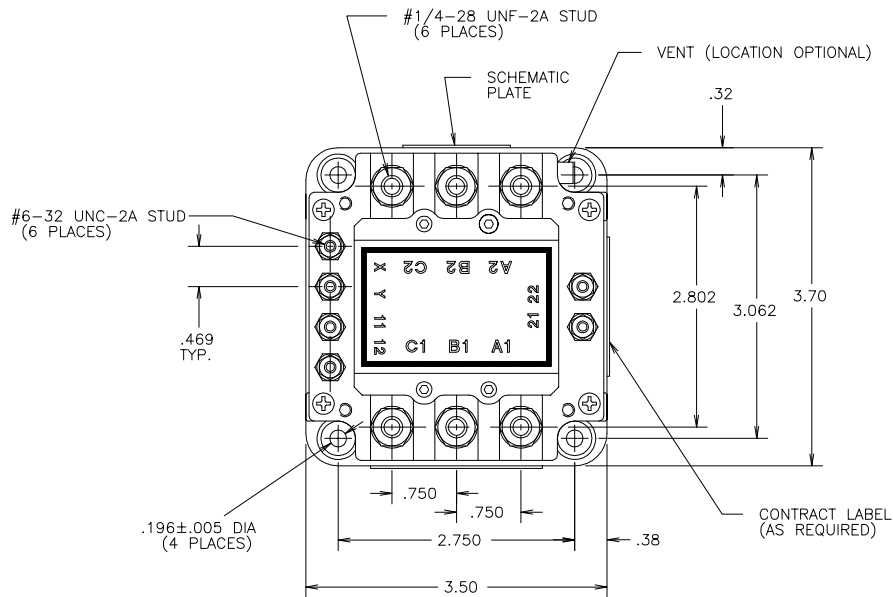

JAG-6 SERIES.
OTHER ELECTRICAL CONTACT & TERMINAL CONFIGURATIONS AVAILABLE.

CONSTRUCTION:	GASKET SEALED (VENTED)
MAIN CONTACTS CONFIGURATION	3PST-N.O.
VOLTAGE NOMINAL	115/200 V.A.C. 60 OR 400 HZ.
CURRENT RES.	150 AMP.
RUPTURE	1500 AMP.
AUXILIARY CONTACTS CONFIGURATION	2 SPST-N.O.
VOLTAGE	28 V.D.C. OR 115 V.A.C.
CURRENT RES.	5 AMP.
COIL DATA	CONTINUOUS
DUTY CYCLE	28 V.D.C.
NOMINAL COIL VOLTAGE	18 V.D.C.
PICKUP MAX.	1.5 V. TO 7.0 V.
DROPOUT VOLTAGE	
ENVIRONMENTAL DATA	
AMBIENT TEMP.	-55°C. TO +71°C.
VIBRATION SINE	.036 D.A. FROM 10 TO 52 HZ. 5 G. FROM 52 TO 500 HZ.
ACCELERATION	10 G.
SHOCK	25 G. MAX. FOR 6 TO 9 MILLISECONDS
LIFE ELECTRICAL	50,000 CYCLES MIN.
LIFE MECHANICAL	100,000 CYCLES MIN.
WEIGHT	2.8 LBS.MAX.

1. NOTES:
1. TOLERANCE ON INCHES IS .00 ± .060 & .000 ± .030
  2. DESIGNED TO THE BASIC REQUIREMENTS OF MIL-R-6106 TYPE II
  3. TERMINAL SHIELD NOT SHOWN IN TOP VIEW FOR CLARITY.
  4. FINISH HARDWARE SUPPLIED AS SHOWN.

CONTACTOR	
PART NUMBER	CONTACTS
JAG-600B	3PST-N O
CONTACT RATING	
AMP 150	VOLTS 115 VAC
FREQUENCY 60/400 HZ	
COIL 28 VDC CONT	
SERIAL NO	

CHANGE RECORD		UNLESS OTHERWISE SPECIFIED:		Unless this drawing is being viewed from the file server of Ametek/Prestolite Power and Switch, it is an UNCONTROLLED DOCUMENT. DESTROY ALL COPIES AFTER INITIAL USE!	
E.C. No.	DATE	DIMENSIONS ARE IN INCHES [MILLIMETERS]. TOLERANCES BELOW APPLY EXCEPT FOR VENDOR DESIGNED PARTS AND ITEMS PRODUCED TO RECOGNIZED STANDARDS.		FINISH CODE PER NONE	
		PLOT DATE		ACTIVITY	REPLACES
		FILE NAME			
		8-6-10 JAG-6 SERIES			
FRACT. INCH ± ---		ANGLES ± 3'		TITLE	
				CONTACTOR ASSEMBLY	
DECIMAL-INCH		METRIC		DESIGNATED DATA	
.00 ± .06		0.0 ± 1.5mm		DESIGNED	DRAWN
.000 ± .030		0.00 ± 0.75mm		DATE	SCALE
				08-03-2010	FULL
				CHECKED	APPROVED
				RECORDS	SHEET
					2 OF 2